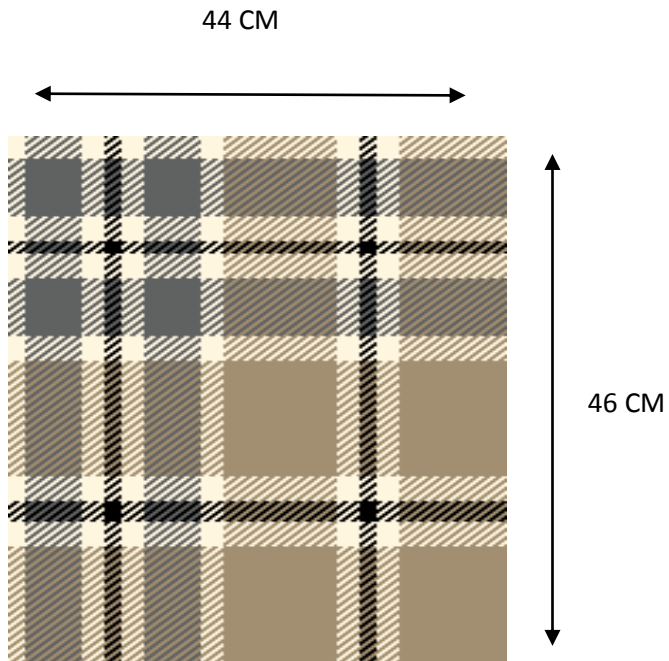

INNOVATION CARPET

TARTAN REPORT INFORMATION

ABOVE IS REPORT OF THE DESIGN WHICH MEANS WHERE IT REPEATS, WIDE IS 44 CM AND LENGTH IS 46 CM

IN ONE CARPET 9 TARTAN FIT